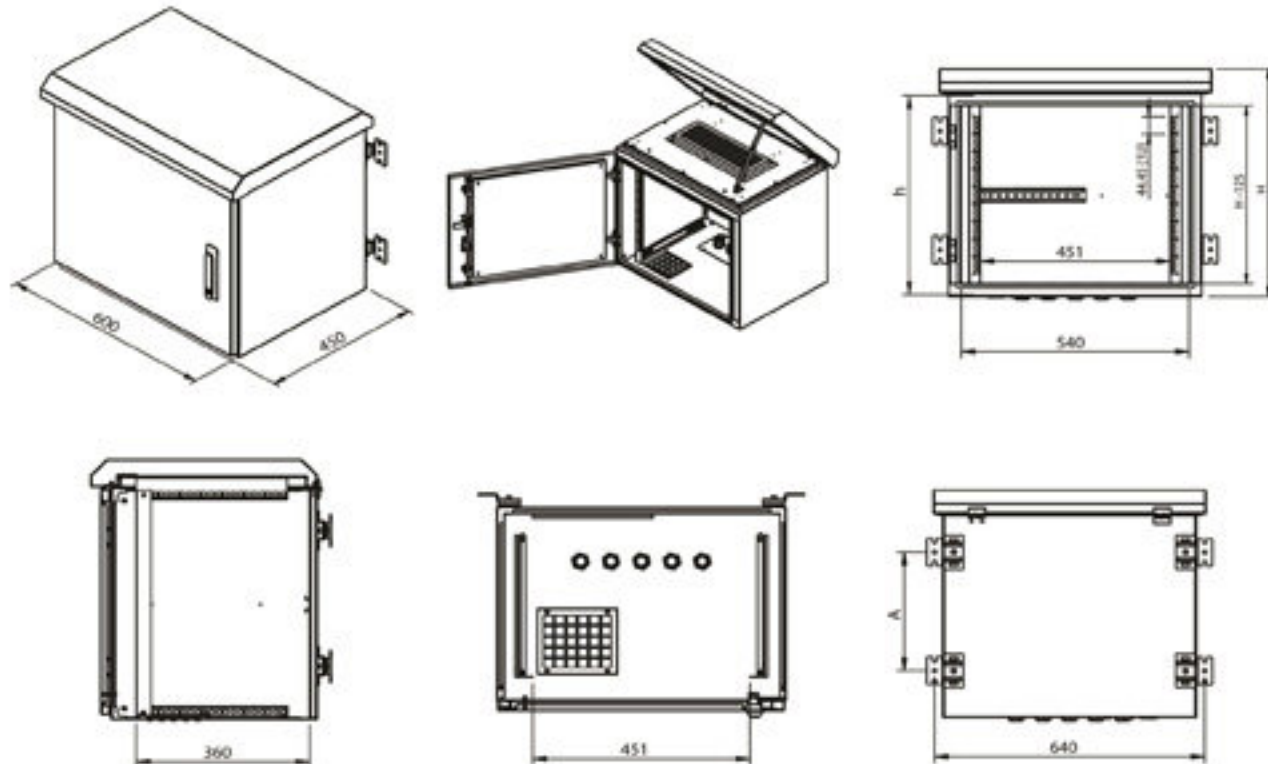

IP66

Mast Type Mobese Cabinet

- 600x450 width and depth.
- Can be mounted to the mast.
- 9U internal usage capacity.
- Full protection against dust and water ingress with IP66.
- 1.5 mm DKP steel sheet for outer paries.
- 1 mm galvanized steel sheet for inner paries
- Highly effective cataphoresis or galvanized coating against corrosion.
- Openable and lockable front cover.
- Air inlet louvres with dust filter.
- Air vent part with dust filtered fan.
- Openable hat structure that provides external access to the fan module.
- 4 camera connection points.
- Opportunity of hidden cable entry with pipe structure in the rear part.
- Ral 7035 painted.
- IP66 certified.

Stok No	U	h	H	KG
HMRC OUT-7U450D	7	361	486	30
HMRC OUT-9U450D	9	450	575	33
HMRC OUT-12U450D	12	583	708	39

U: Unit (1U=44,45mm) / h: İç Yükseklik - Inside Height (mm) / H: Dış Yükseklik - Outside Height (mm)

Çift Cidarlı

IP66 Duvar Tipi Kabinet Genişlik - Width: 600 mm / Derinlik - Depth: 450 mm

Stok No	U	h	H	KG
HMRC OUT-7U450DW	7	361	486	34
HMRC OUT-9U450DW	9	450	575	38
HMRC OUT-12U450DW	12	583	708	46

U: Unit (1U=44,45mm) / h: İç Yükseklik - Inside Height (mm) / H: Dış Yükseklik - Outside Height (mm)