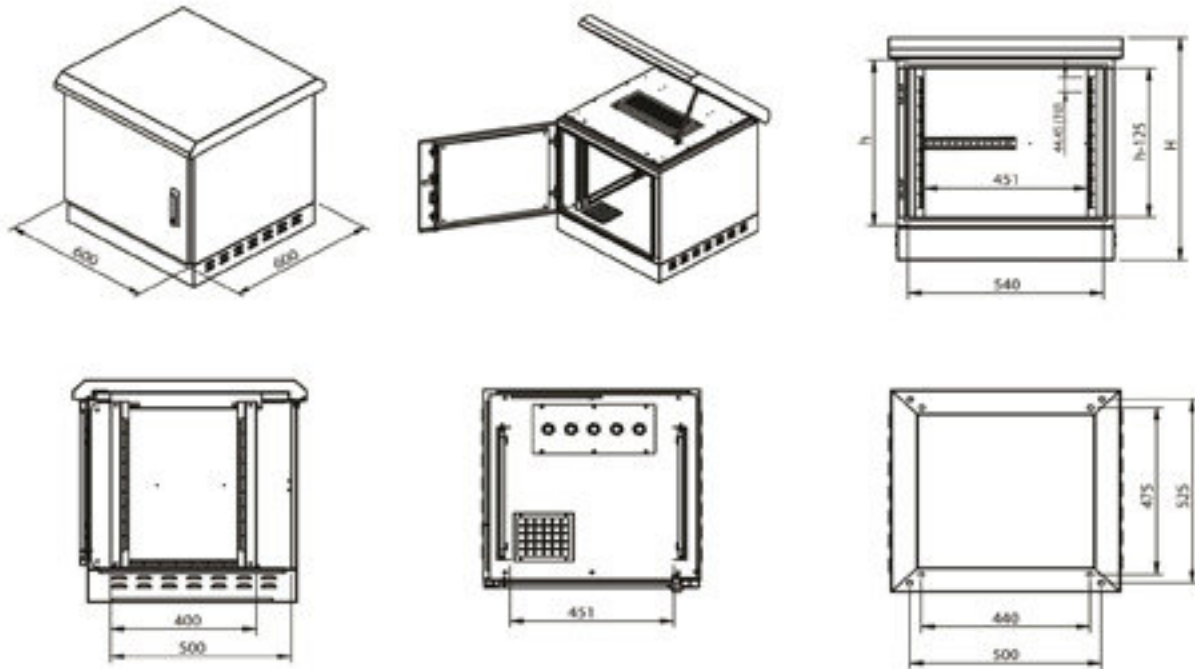

IP66

Mast Type Mobese Cabinet

- 600x450 width and depth.
- Can be mounted to the mast.
- 9U internal usage capacity.
- Full protection against dust and water ingress with IP66.
- 1.5 mm DKP steel sheet for outer paries.
- 1 mm galvanized steel sheet for inner paries
- Highly effective cataphoresis or galvanized coating against corrosion.
- Openable and lockable front cover.
- Air inlet louvres with dust filter.
- Air vent part with dust filtered fan.
- Openable hat structure that provides external access to the fan module.
- 4 camera connection points.
- Opportunity of hidden cable entry with pipe structure in the rear part.
- Ral 7035 painted.
- IP66 certified.

IP66

For Field Cabinet

- 2 different depth options, 600x450mm and 600x600mm.
- Can be mounted to the ground.
- Full protection against dust and water ingress with IP66.
- 1.5 mm DKP steel sheet for outer paries.
- 1 mm galvanized steel sheet for inner paries
- Highly effective cataphoresis or galvanized coating against corrosion.
- Openable and lockable front cover.
- Air inlet louvres with dust filter.
- Air vent part with dust filtered fan.
- Openable hat structure that provides external access to the fan module.
- Standard 100mm plinth.
- Cable entry slots located in the lower part.
- Ral 7035 painted.
- IP66 certified.

U: Unit (1U=44,45mm) / h: İç Yükseklik - Inside Height (mm) / H: Dış Yükseklik - Outside Height (mm)

Çift Cıdarlı

IP66 Zemin Tipi Bazalı Kabinet Genişlik - Width: 600 mm / Derinlik - Depth: 600 mm

Stok No	U	h	H	KG
HMRC OUT-7U600ZW	7	361	586	46
HMRC OUT-9U600ZW	9	450	675	51
HMRC OUT-12U600ZW	12	583	808	60
HMRC OUT-16U600ZW	16	761	1058	70
HMRC OUT-20U600ZW	20	939	1236	82

U: Unit (1U=44,45mm) / h: İç Yükseklik - Inside Height (mm) / H: Dış Yükseklik - Outside Height (mm)

OUTDOOR ZEMİN TİPİ 600X450

Tek Cidarlı

IP66 Duvar Tipi Kabinet Genişlik - Width: 600 mm / Derinlik - Depth: 450 mm