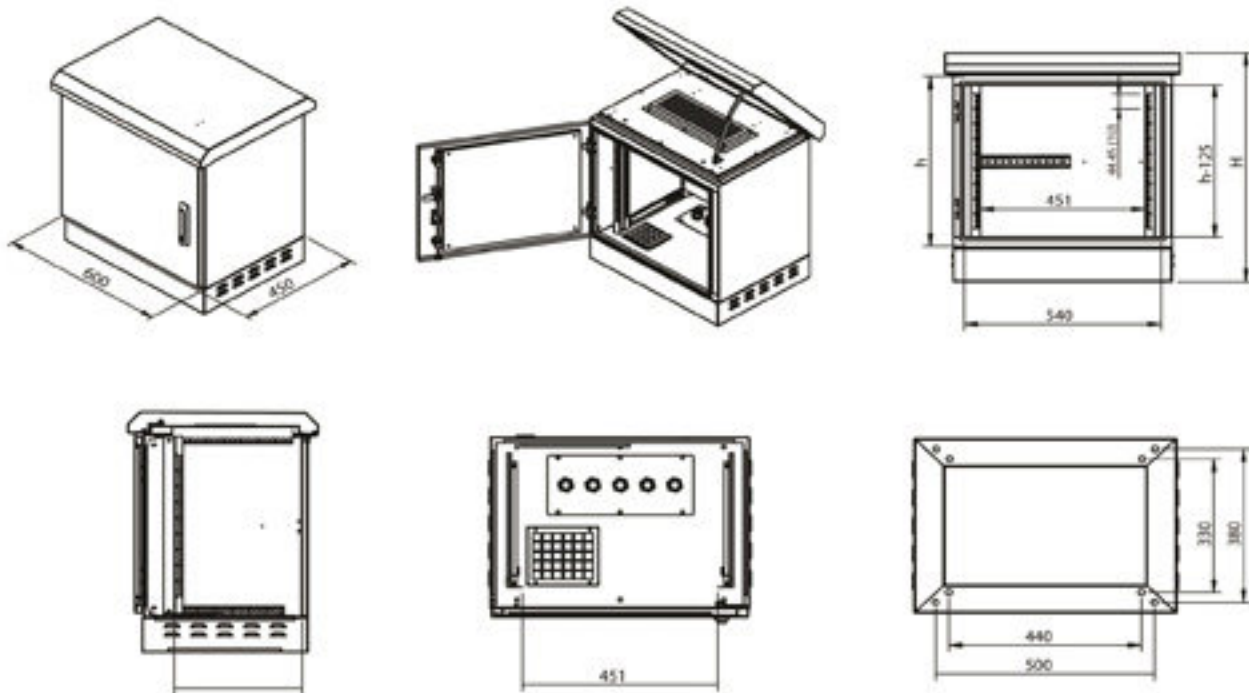

OUTDOOR ZEMİN TİPİ 600X450

Tek Cidarlı

IP66 Zemin Tipi Bazalı Kabinet Genişlik - Width: 600 mm / Derinlik - Depth: 450 mm

Stok No	U	h	H	KG
HMRC OUT-7U450Z	7	361	586	34
HMRC OUT-9U450Z	9	450	675	38
HMRC OUT-12U450Z	12	583	808	43
HMRC OUT-16U450Z	16	761	1058	51
HMRC OUT-20U450Z	20	939	1236	59

U: Unit (1U=44,45mm) / h: İç Yükseklik - Inside Height (mm) / H: Dış Yükseklik - Outside Height (mm)

Çift Cidarlı

IP66 Zemin Tipi Bazalı Kabinet Genişlik - Width: 600 mm / Derinlik - Depth: 450 mm

Stok No	U	h	H	KG
HMRC OUT-7U450ZW	7	361	586	39
HMRC OUT-9U450ZW	9	450	675	43
HMRC OUT-12U450ZW	12	583	808	51
HMRC OUT-16U450ZW	16	761	1058	60
HMRC OUT-20U450ZW	20	939	1236	70

U: Unit (1U=44,45mm) / h: İç Yükseklik - Inside Height (mm) / H: Dış Yükseklik - Outside Height (mm)